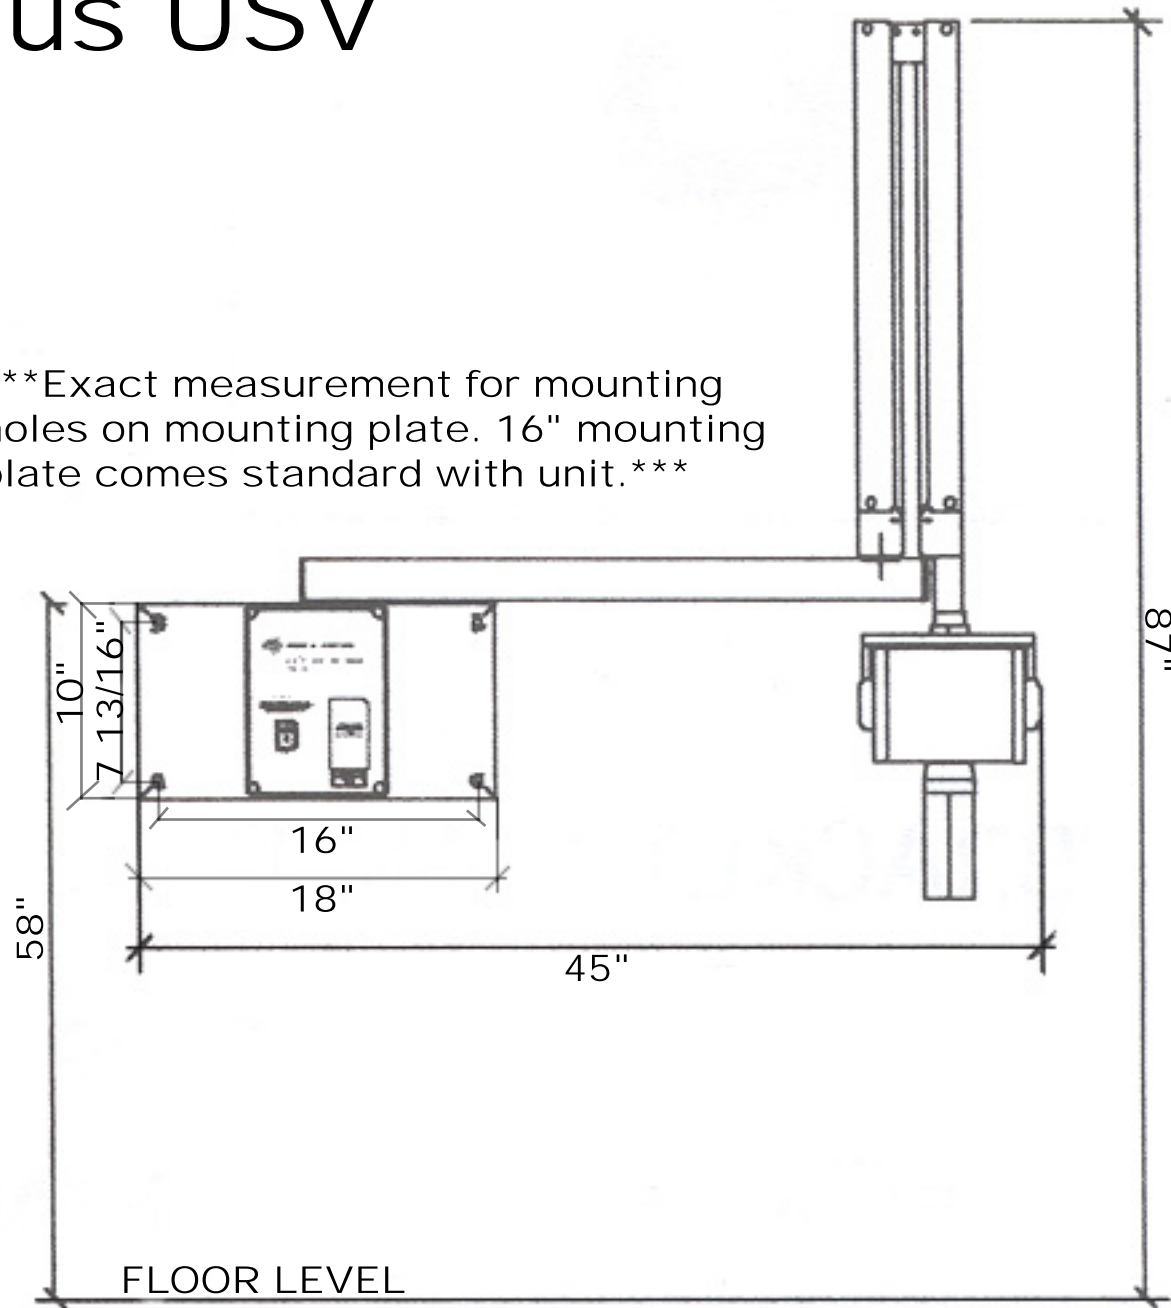

# Corix 70 Plus USV

(shown in Standard arm)

\*\*\*Exact measurement for mounting holes on mounting plate. 16" mounting plate comes standard with unit.\*\*\*

\*\*\*Each measurement has been rounded up to the nearest inch for minimum requirements.\*\*\*